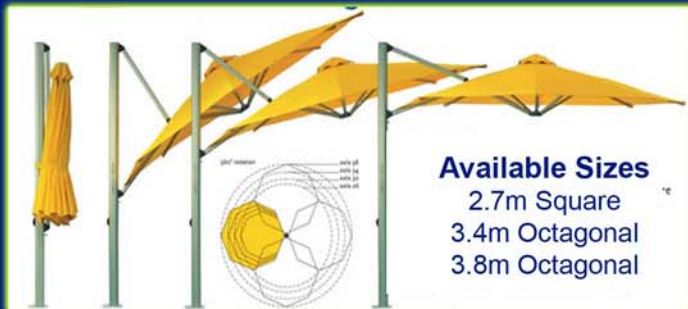

Residential Rotating Umbrellas!

Stylish, practical and user friendly! This rotating and tilting residential side post / cantilever umbrella has an elegant look that will perfectly compliment your pool, deck or patio area!

- Stylish Cantilever design
- Rotates 360° providing maximum shading
- Tilting function
- Marine-grade materials
- Anodized aluminum means no rust, no paint to flake
- Range of sizes available
- Unique rotational locking mechanism
- Easy operation to raise and lower canopy
- Vented canopy
- Folds into a compact vertical format when not in use
- Easily installed or removed for seasonal storage

Call Brett's now on
02 9601 1800
for you FREE quote

Available Colours: Tan, Natural, Choc Brown, Slate
other colours are available to order